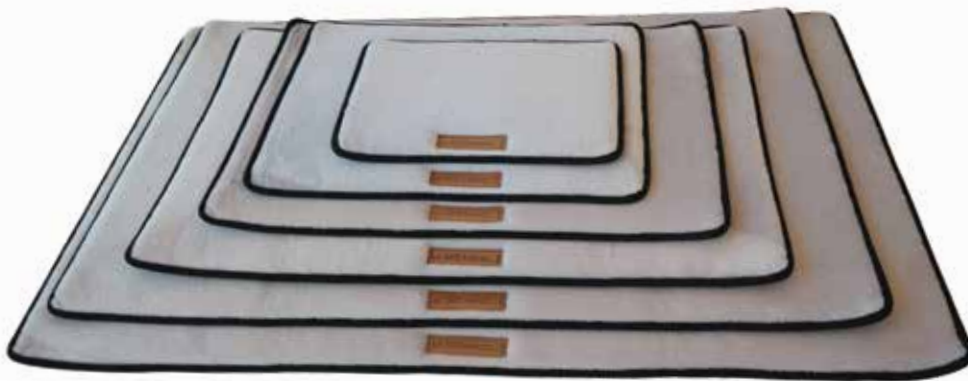

PET ACCESSORIES & BEDS

ELEVATED PET BED

This bed is easy to assemble and clean. The durable design is breathable for extra comfort. Available in grey.

Description	Code	Dimensions	Barcode
Medium	EPB01	76 x 61 x 18 cm	6953182741244
Large	EPB02	92 x 76 x 18 cm	6953182741251
X-Large	EPB03	122 x 92 x 23 cm	6953182744511

SCILLY MAT

Memory foam pet mat with anti-slip bottom.

Description	Colour	Code	Dimensions	Barcode
X-Small	Grey	SM01	55 x 38 cm	6953182717508
Small	Grey	SM02	70 x 44 cm	6953182717515
Medium	Grey	SM03	85 x 51 cm	6953182717522
Large	Grey	SM04	105 x 63 cm	6953182717539
X-Large	Grey	SM05	116 x 69 cm	6953182717546