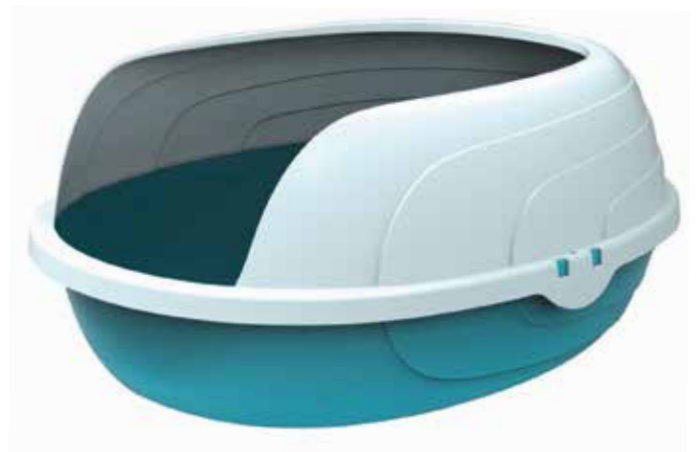

SHERBIN

Colour	Code	Dimensions	Barcode
Blue/White	CL10	49 x 39 x 18 cm	6953182714941

MOUSE
CAT WAND

FISH TOY

FISH
CAT WAND

MOUSE TOY

CAT WANDS & TOYS

Playing is a vital activity for cats. Cats are predators by nature, just because they are indoors, does not mean that they don't have the instinct to hunt. This is where play and toys comes in and is vitally important for them. Toys help provide a stimulatory environment for your cat, making for a happy cat. Play also gives them an outlet for their energy.