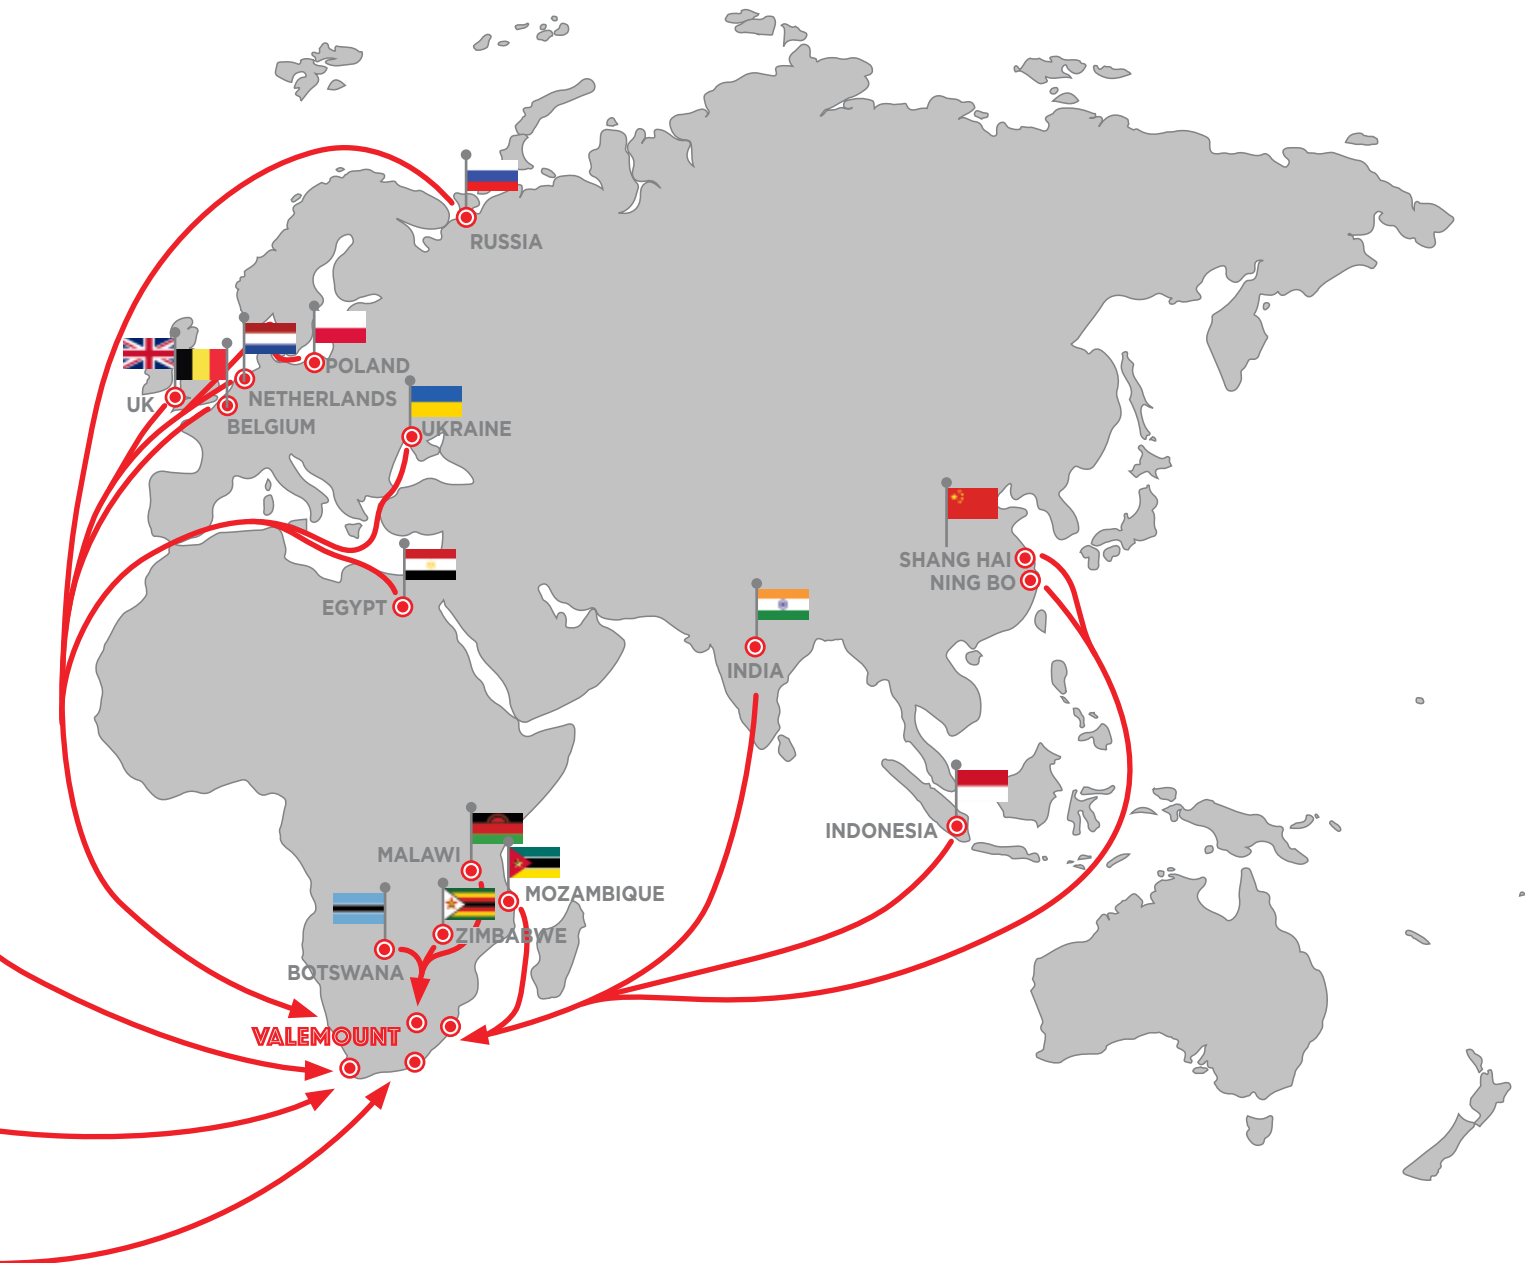

Over the past few years Valemount has expanded to 4 regional distribution and manufacturing centres across South Africa providing employment to over 212 people and empowering 19 new business owners.

Valemount has also increased its basket of goods, supplying leading global brands to the South African market. Valemount continues to strive to bring South Africa the latest and best the world has to offer. In combination with our global partners, M-PETS and Pet Rebels, and locally produced brands, Westerman's and Animal Zone, Valemount now offers a premium bouquet of brands that elevate the lifestyle of pet ownership in all its forms.

WE CURRENTLY IMPORT
PRODUCTS FROM 17
DIFFERENT COUNTRIES
WORLDWIDE

228 EMPLOYEES

We currently employ
228 people across our
4 branches

+25 800sqm

We have more than
25 800sqm of warehousing
and production space

Over 400 containers of
products imported
per annum

+400 CONTAINERS

Currently 40 vehicles in
our fleet with 21 owner
drivers employing 31 van
assistants

40 VEHICLES

4 BRANCHES

We have branches in Johannesburg, Durban, Cape Town and Port Elizabeth