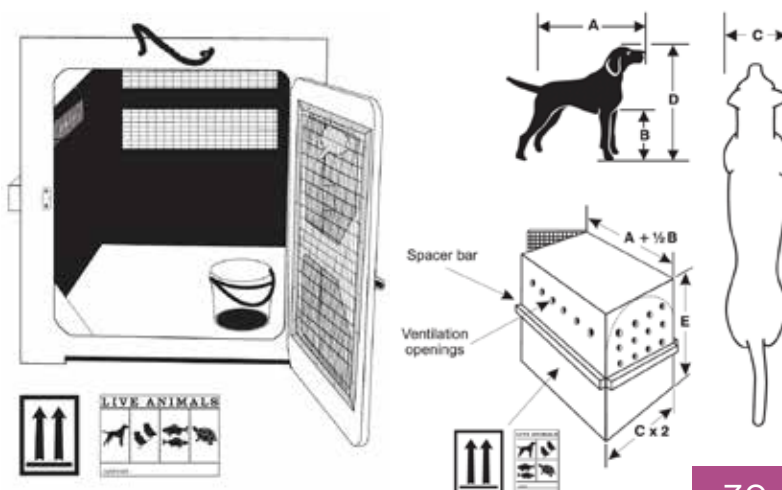

Plastic containers: Doors made of plastic are permitted, provided that hinges and locking pins are made of metal of sufficient thickness.

When rigid plastic containers are used the door should be further secured by application of additional removable fasteners such as cable ties in the four corners of the door frame. Care must be taken when selecting the fasteners to ensure these will not cause injury to the animal or to the handling personnel.

There must be an adequate means of fastening and sealing for containers travelling to countries where sealing is required.

The maximum size openings in the welded mesh must be 25 mm x 25 mm (1 in x 1 in) for dogs and 19 mm x 19 mm (3/4 in x 3/4 in) for cats. However, the openings may have to be smaller in order to be nose and paw proof. The welded mesh must fully overlap the frame. It must be attached to the outside of the frame using staples at least 19 mm (3/4 in) long and at intervals of no more than 25 mm (1 in). In addition, for dog containers made of wood, a wooden frame or strips of wood (to IPPC regulations or manufactured wood e.g. exterior grade ply) must be placed over the edges of the wire and affixed with screws. This compresses the wire between the strips of wood and the outer surface of the container. The wooden compression strips/frame must be at least 12 mm thick and of a placement to adequately secure the wire. Fasteners must not penetrate into the container.