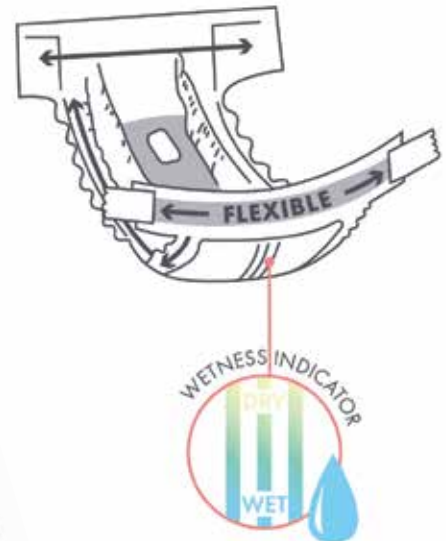

FEMALE DIAPERS +0

These disposable diapers are the perfect solution for managing your female dogs on heat, urinary incontinence, excitable urination, and male marking. Super absorbent with adjustable adhesive strips for a secure and comfortable fit. The wetness indicator shows when it's time to change your dog's diaper.

**New
XXL**

FEMALE CANINE DIAPERS

SIZE:	WAIST SIZE:
XS	26 - 34 cm (10.2 - 13.3 in)
S	27.5 - 37 cm (10.6 - 14.5 in)
M	30 - 42.5 cm (11.8 - 16.5 in)
L	32 - 52 cm (12.5 - 20.4 in)
XL	35 - 60 cm (13.7 - 23.6 in)

Description	Code	Barcode
Female Diapers S	DIAFS	6953182735557
Female Diapers M	DIAFM	6953182735564
Female Diapers L	DIAFL	6953182735571
Female Diapers XL	DIAFXL	6953182735588
Female Diapers XXL	DIAFXXL	6953182748663