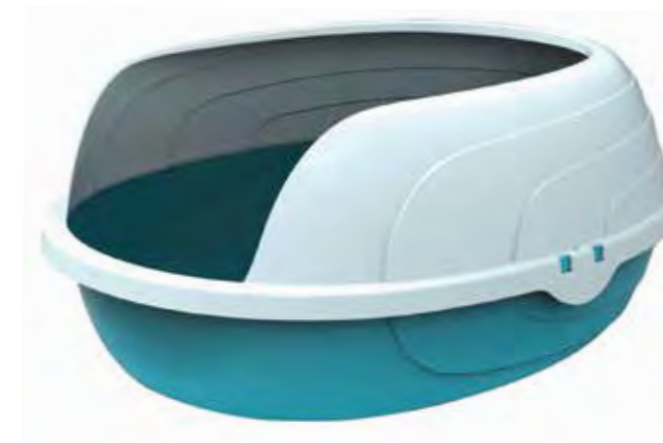

**ROSETTA** plastic cat litter box, with lid and front flap door. Large Rosetta is suitable for large breed cats, such as Maine Coon cats

MANSURA

QENA

**THEBES** Cat litter box has a lid, flap door and handle. Air vents that ensure optimal ventilation. Large Thebes is suitable for large breed cats, such as Maine Coon cats.

SHERBIN

**TANTA** is made of high quality plastic material, which makes it robust, easy to clean and suitable for any environment.

**TANTA** is a spacious cat litter box with top entry, ergonomic design and innovative shape. Thanks to its shape it helps to reduce the litter spill and maintains a cleaner surrounding. Plus, the extra-high sides are ideal for cats urinating standing up and possibly keep curious dogs away. The lid with the paw shaped design, also acts as a hygienic mat: any litter lumps, remained attached to the cat's paws, will fall back into the litter.