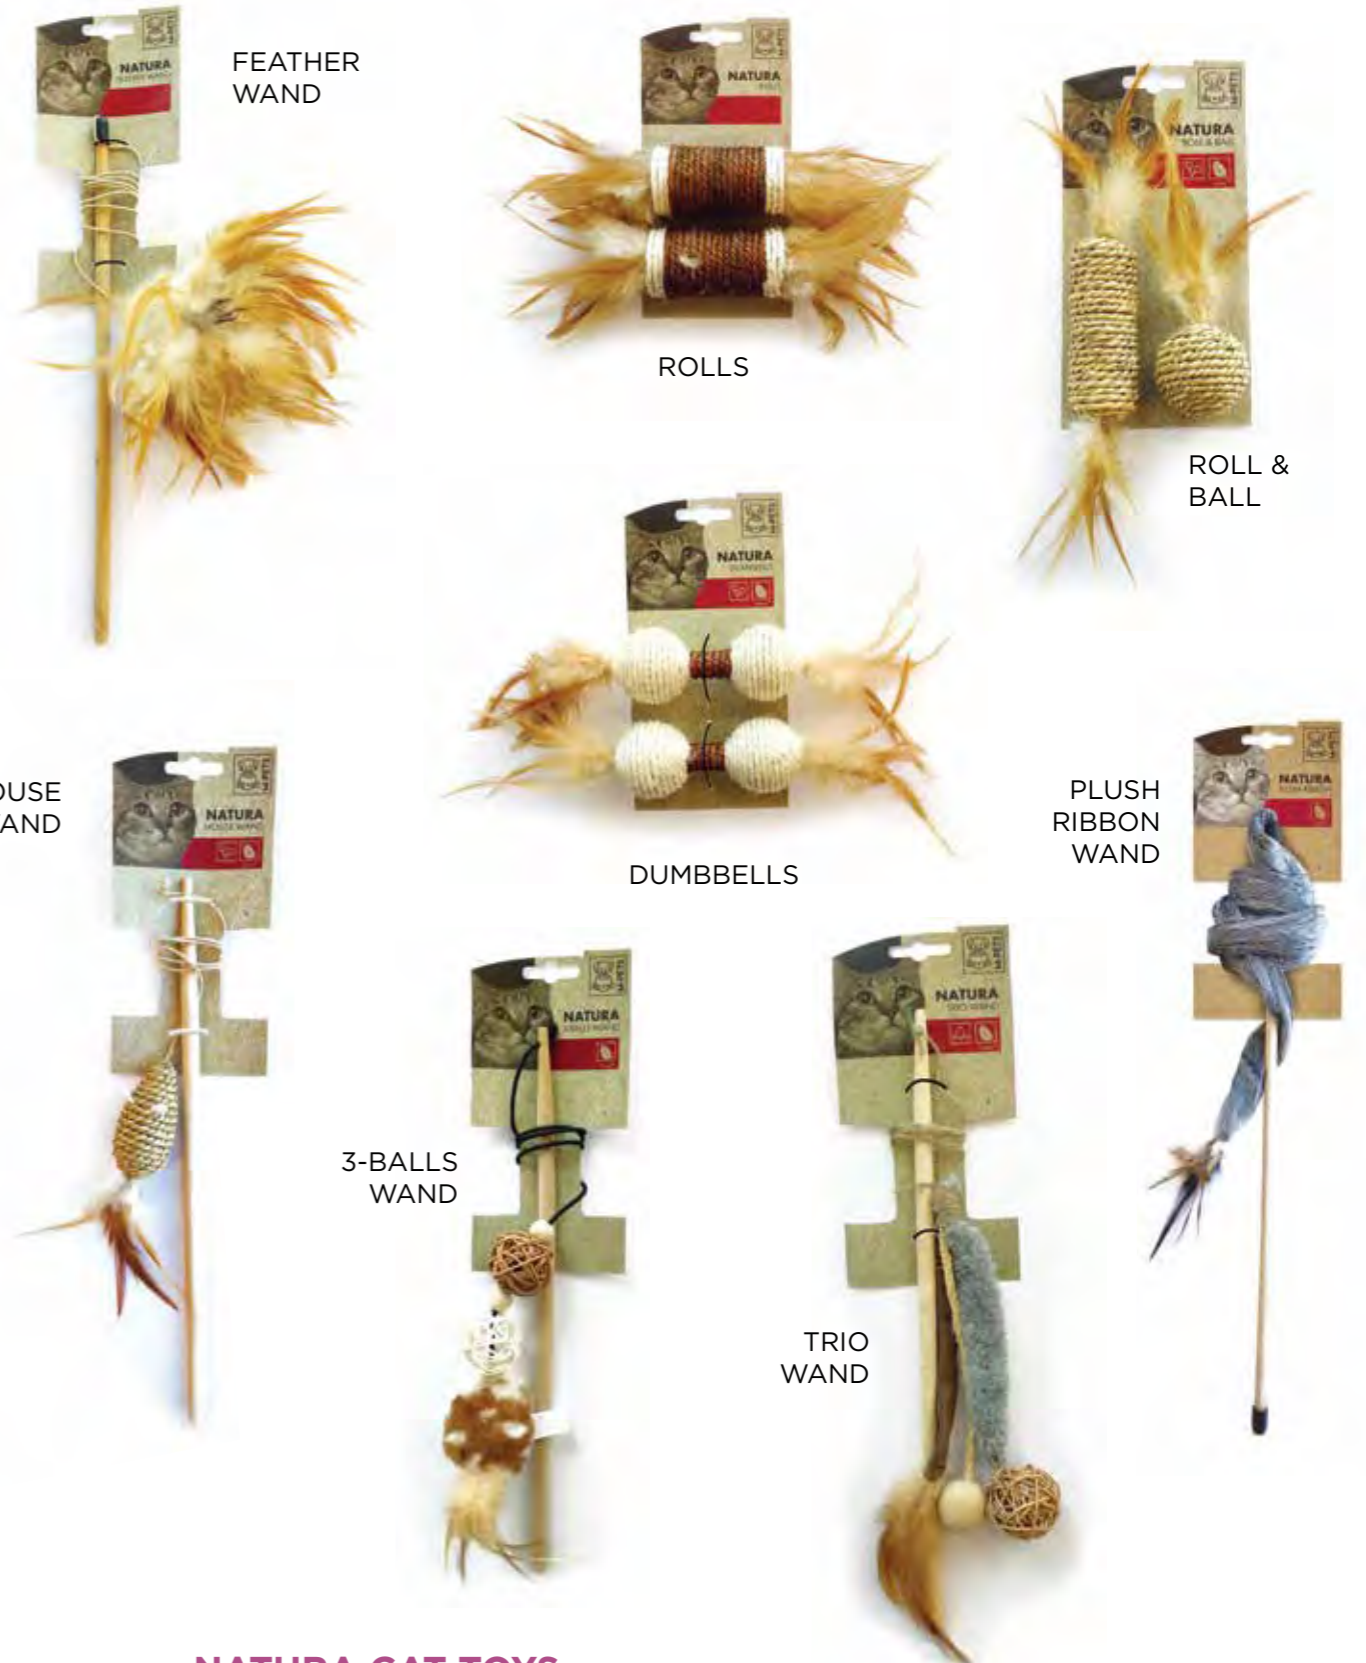

NATURA CAT TOYS

Description	Size	Code	Barcode
Natura Feather Wand	35.5 cm long	NAT01	6953182710943
Natura Dumbbells	24 x 4.5 x 4.5 cm	NAT02	6953182710950
Natura Rolls	24cm long 4.5 Ø	NAT03	6953182710967
Natura Roll & Ball	20 x 3.5 cm Roll, 12 x 4.5 Ø Ball	NAT04	6953182710974
Natura Mouse Wand	35cm long	NAT05	6953182710981
Natura Plush Ribbon	43cm long	NAT06	6953182710998
Natura 3-Balls Wand	35cm long	NAT07	6953182711001
Natura Trio Wand	35cm long	NAT08	6953182711018