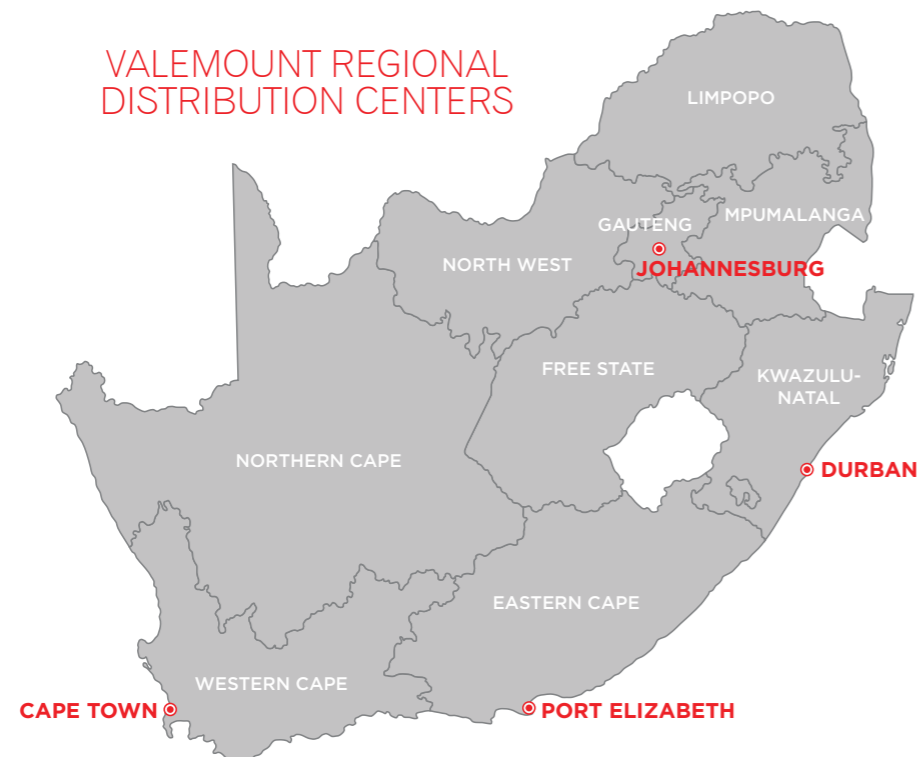

OUR STORY

From taking over a small bird seed business in 2012 based in Durban, Valemount is now the largest bird seed manufacturer in South Africa with the ability to service any customer anywhere in the country.

With no experience in seed and grain, Rob and Damien Westerman faced overwhelming odds. These challenges forced a different approach to the bird seed market and ultimately changed the industry for the good.

Over the past few years Valemount has expanded to 4 regional distribution and manufacturing centres across South Africa providing employment to over 220 people.

Valemount has also increased its basket of goods, supplying leading global brands to the South African market.

OUR VISION

To be the leading pet company in Southern Africa.

OUR CORE BELIEFS

Innovation, integrity, quality, agility, humility, excellence & passion.

OUR MISSION

To focus strategically on growing our business by increasing capability and capacity in order to create value for our customers.

Through innovation and adaptability, we strive to continually learn and better ourselves in order to be the best we can be.

VALEMOUNT REGIONAL DISTRIBUTION CENTERS