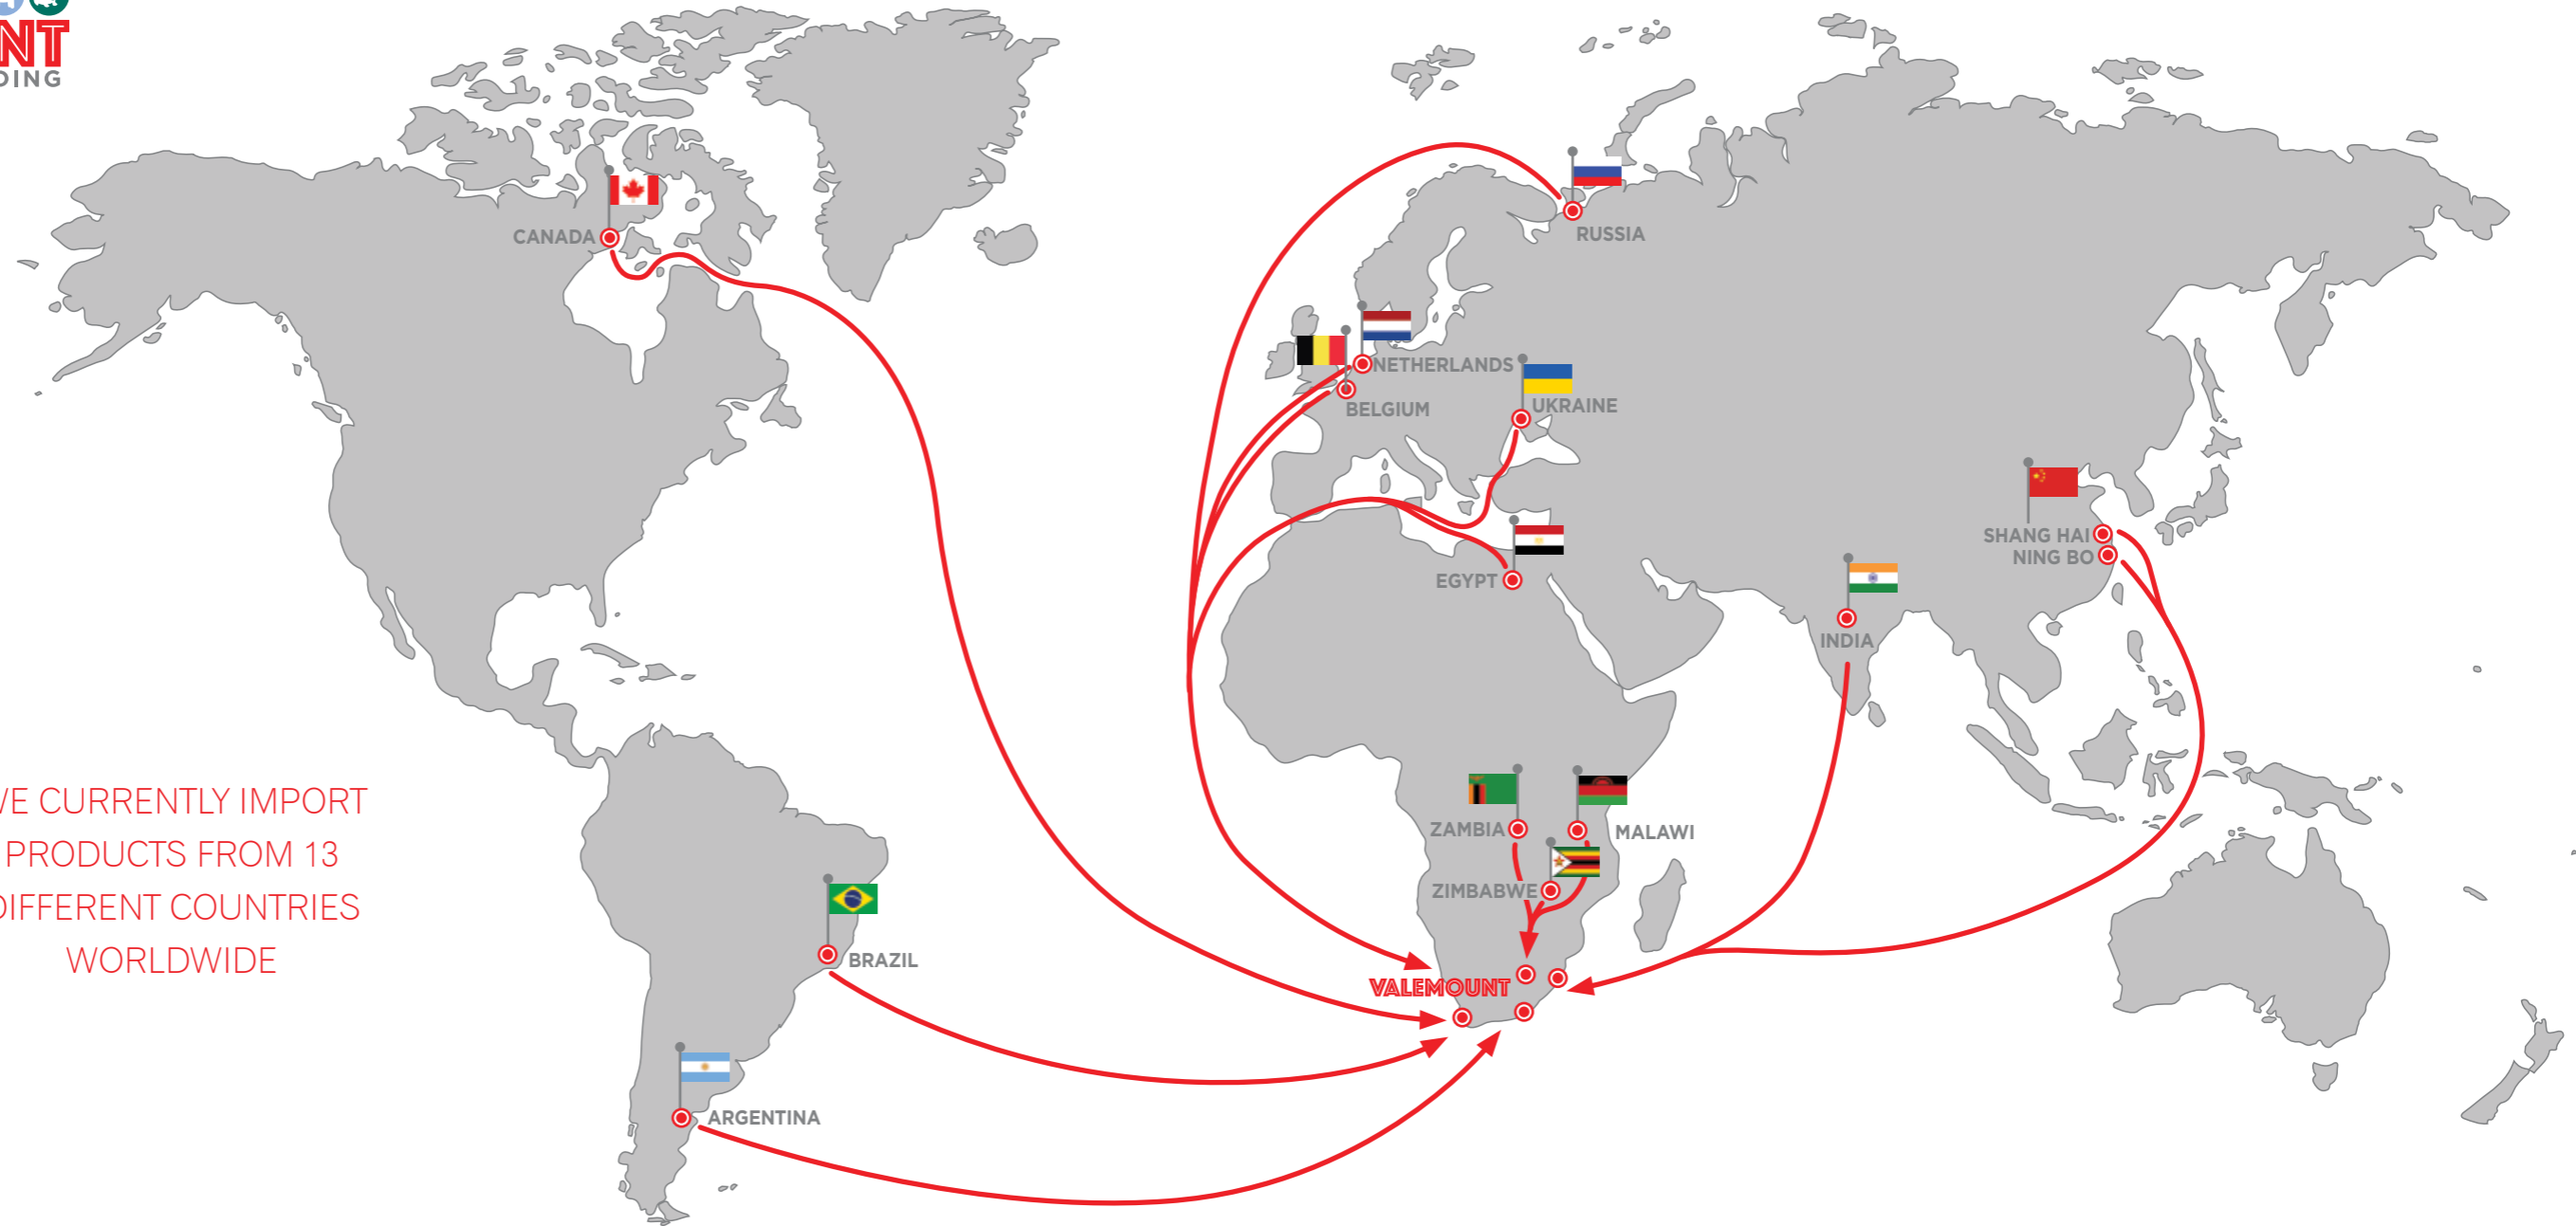

 **119**

WE CURRENTLY IMPORT  
PRODUCTS FROM 13  
DIFFERENT COUNTRIES  
WORLDWIDE

**220 EMPLOYEES**

We currently employ 220 people across our 4 branches

**+12 500sqm**

We have more than 12 500sqm of warehousing and production space

Over 300 containers of products imported per annum

**+300 CONTAINERS**

Currently 30 vehicles in our fleet

**30 VEHICLES**

**4 BRANCHES**

We have branches in Johannesburg, Durban, Cape Town and Port Elizabeth

## OUR STORY

From taking over a small bird seed business in 2012 based in Durban, Valemount is now the largest bird seed manufacturer in South Africa with the ability to service any customer anywhere in the country.